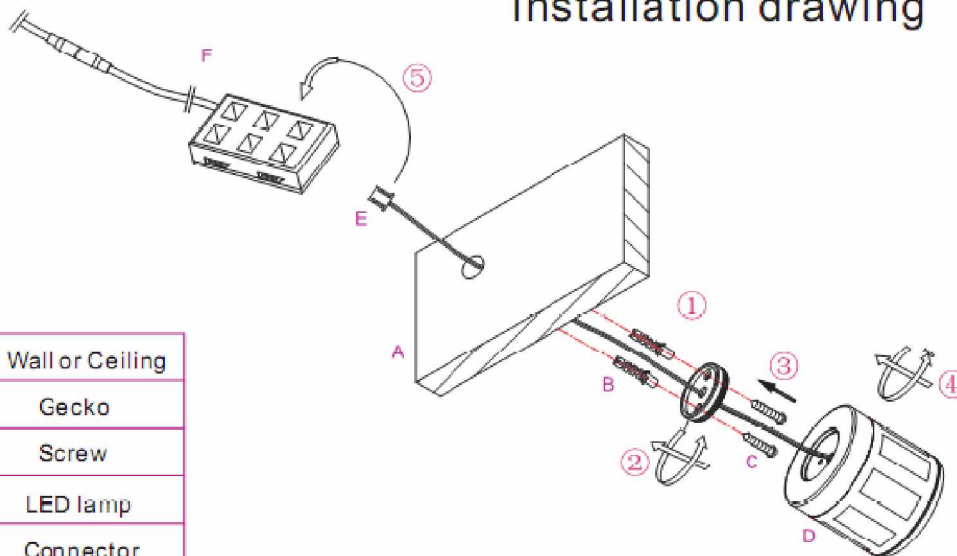

PVO

Produkte, Vertrieb + Organisation GmbH

Ledshadow™ innovative LED wall light

Installation drawing

| | |
|---|-----------------|
| A | Wall or Ceiling |
| B | Gecko |
| C | Screw |
| D | LED lamp |
| E | Connector |
| F | Power |