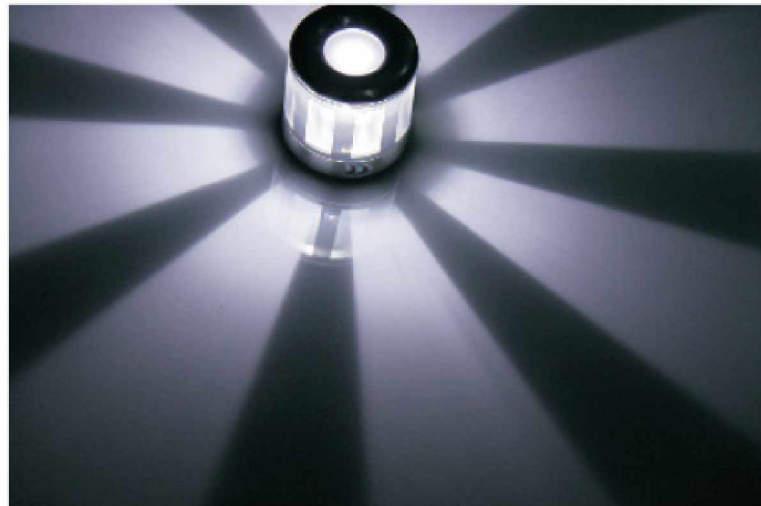

PVO

Produkte, Vertrieb + Organisation GmbH

Ledshadow™ innovative LED wall light

Installation drawing

| | |
|---|-----------------|
| A | Wall or Ceiling |
| B | Gecko |
| C | Screw |
| D | LED lamp |
| E | Connector |
| F | Power |